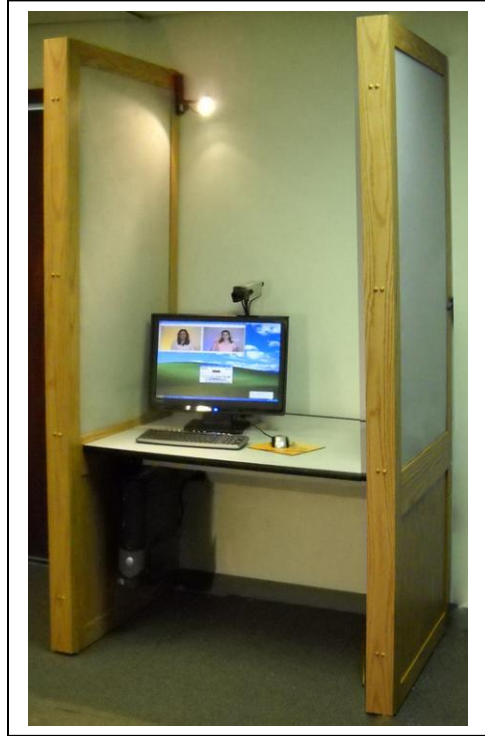

EDUCATION SPECIALTY FURNITURE

INTERPRETER TRAINING PRIVACY BOOTH

DISTRACTION FREE INTERPRETING

This booth is designed as a distraction-free space for sign language interpreting. With high dividing pocket-panels it provides an area that limits any interruption from others working on either side and from any activity taking place in the room.

The interpreter's focus can be solely on their interpreting work and the space provides a backdrop that facilitates a clean video recording of interpreting sessions for practice and review or for testing.

INTEGRATED DESIGN AND FUNCTION

- Pocket panels easily slide in or out to provide privacy when needed.
 - The dividing panel frames are constructed of oak veneer and oak with an oak veneer lower panel. The upper fabric inserts are neutral to blend well with any room decor.
- A cloth backdrop (included) can be easily attached to the fronts of the slide out panels to eliminate distraction and the possibility of recording background activity during an interpreting session.
- An integrated laminate desktop provides ample space for computer equipment, camera and ancillary materials.
- A low voltage lighting kit is included to provide "key" illumination so important to capturing detailed images.
- A "wire way" allows cables to interconnect from one carrel to the next.
- Leveling feet are provided for use on uneven surfaces.
- A row of interpreter booths consists of a stand-alone "starter unit" and is expanded with "add-on units" as needed.
- Optional CPU mounting bracket, keyboard tray and full height back panels for back to back installations are available.

BRATTON
corporation

1105 Dublin Road Columbus, Ohio 43215
1-888-SONY LAB www.brattonlabs.com

Sidewall Extensions with Backdrop

Closed Extensions